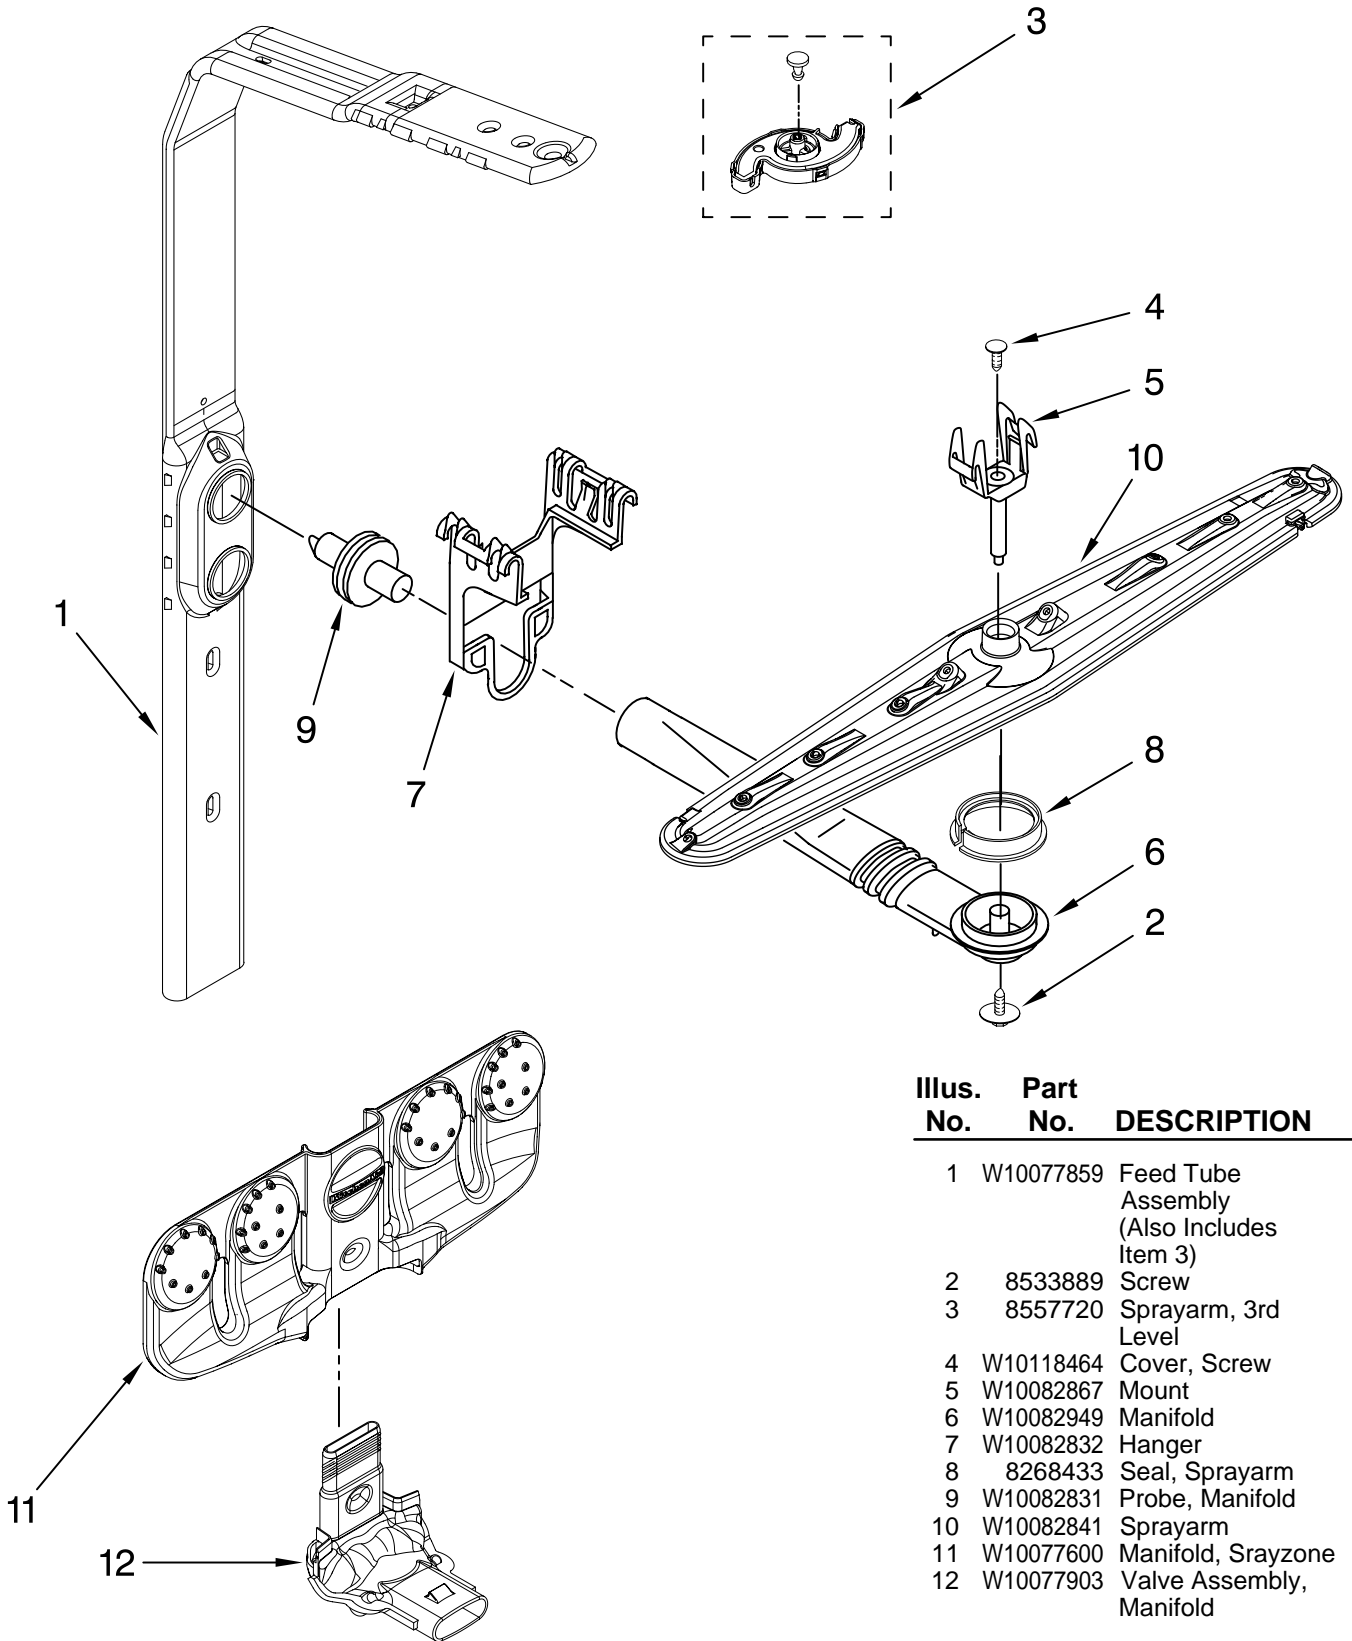

UPPER WASH AND RINSE PARTS

For Models: KUDU03STBL2, KUDU03STWH2, KUDU03STSS2

(Black)

(White)

(Stainless)

Illus. No.	Part No.	DESCRIPTION
1	W10077859	Feed Tube Assembly (Also Includes Item 3)
2	8533889	Screw
3	8557720	Sprayarm, 3rd Level
4	W10118464	Cover, Screw
5	W10082867	Mount
6	W10082949	Manifold
7	W10082832	Hanger
8	8268433	Seal, Sprayarm
9	W10082831	Probe, Manifold
10	W10082841	Sprayarm
11	W10077600	Manifold, Sprayzone
12	W10077903	Valve Assembly, Manifold

FOR ORDERING INFORMATION REFER TO PARTS PRICE LIST